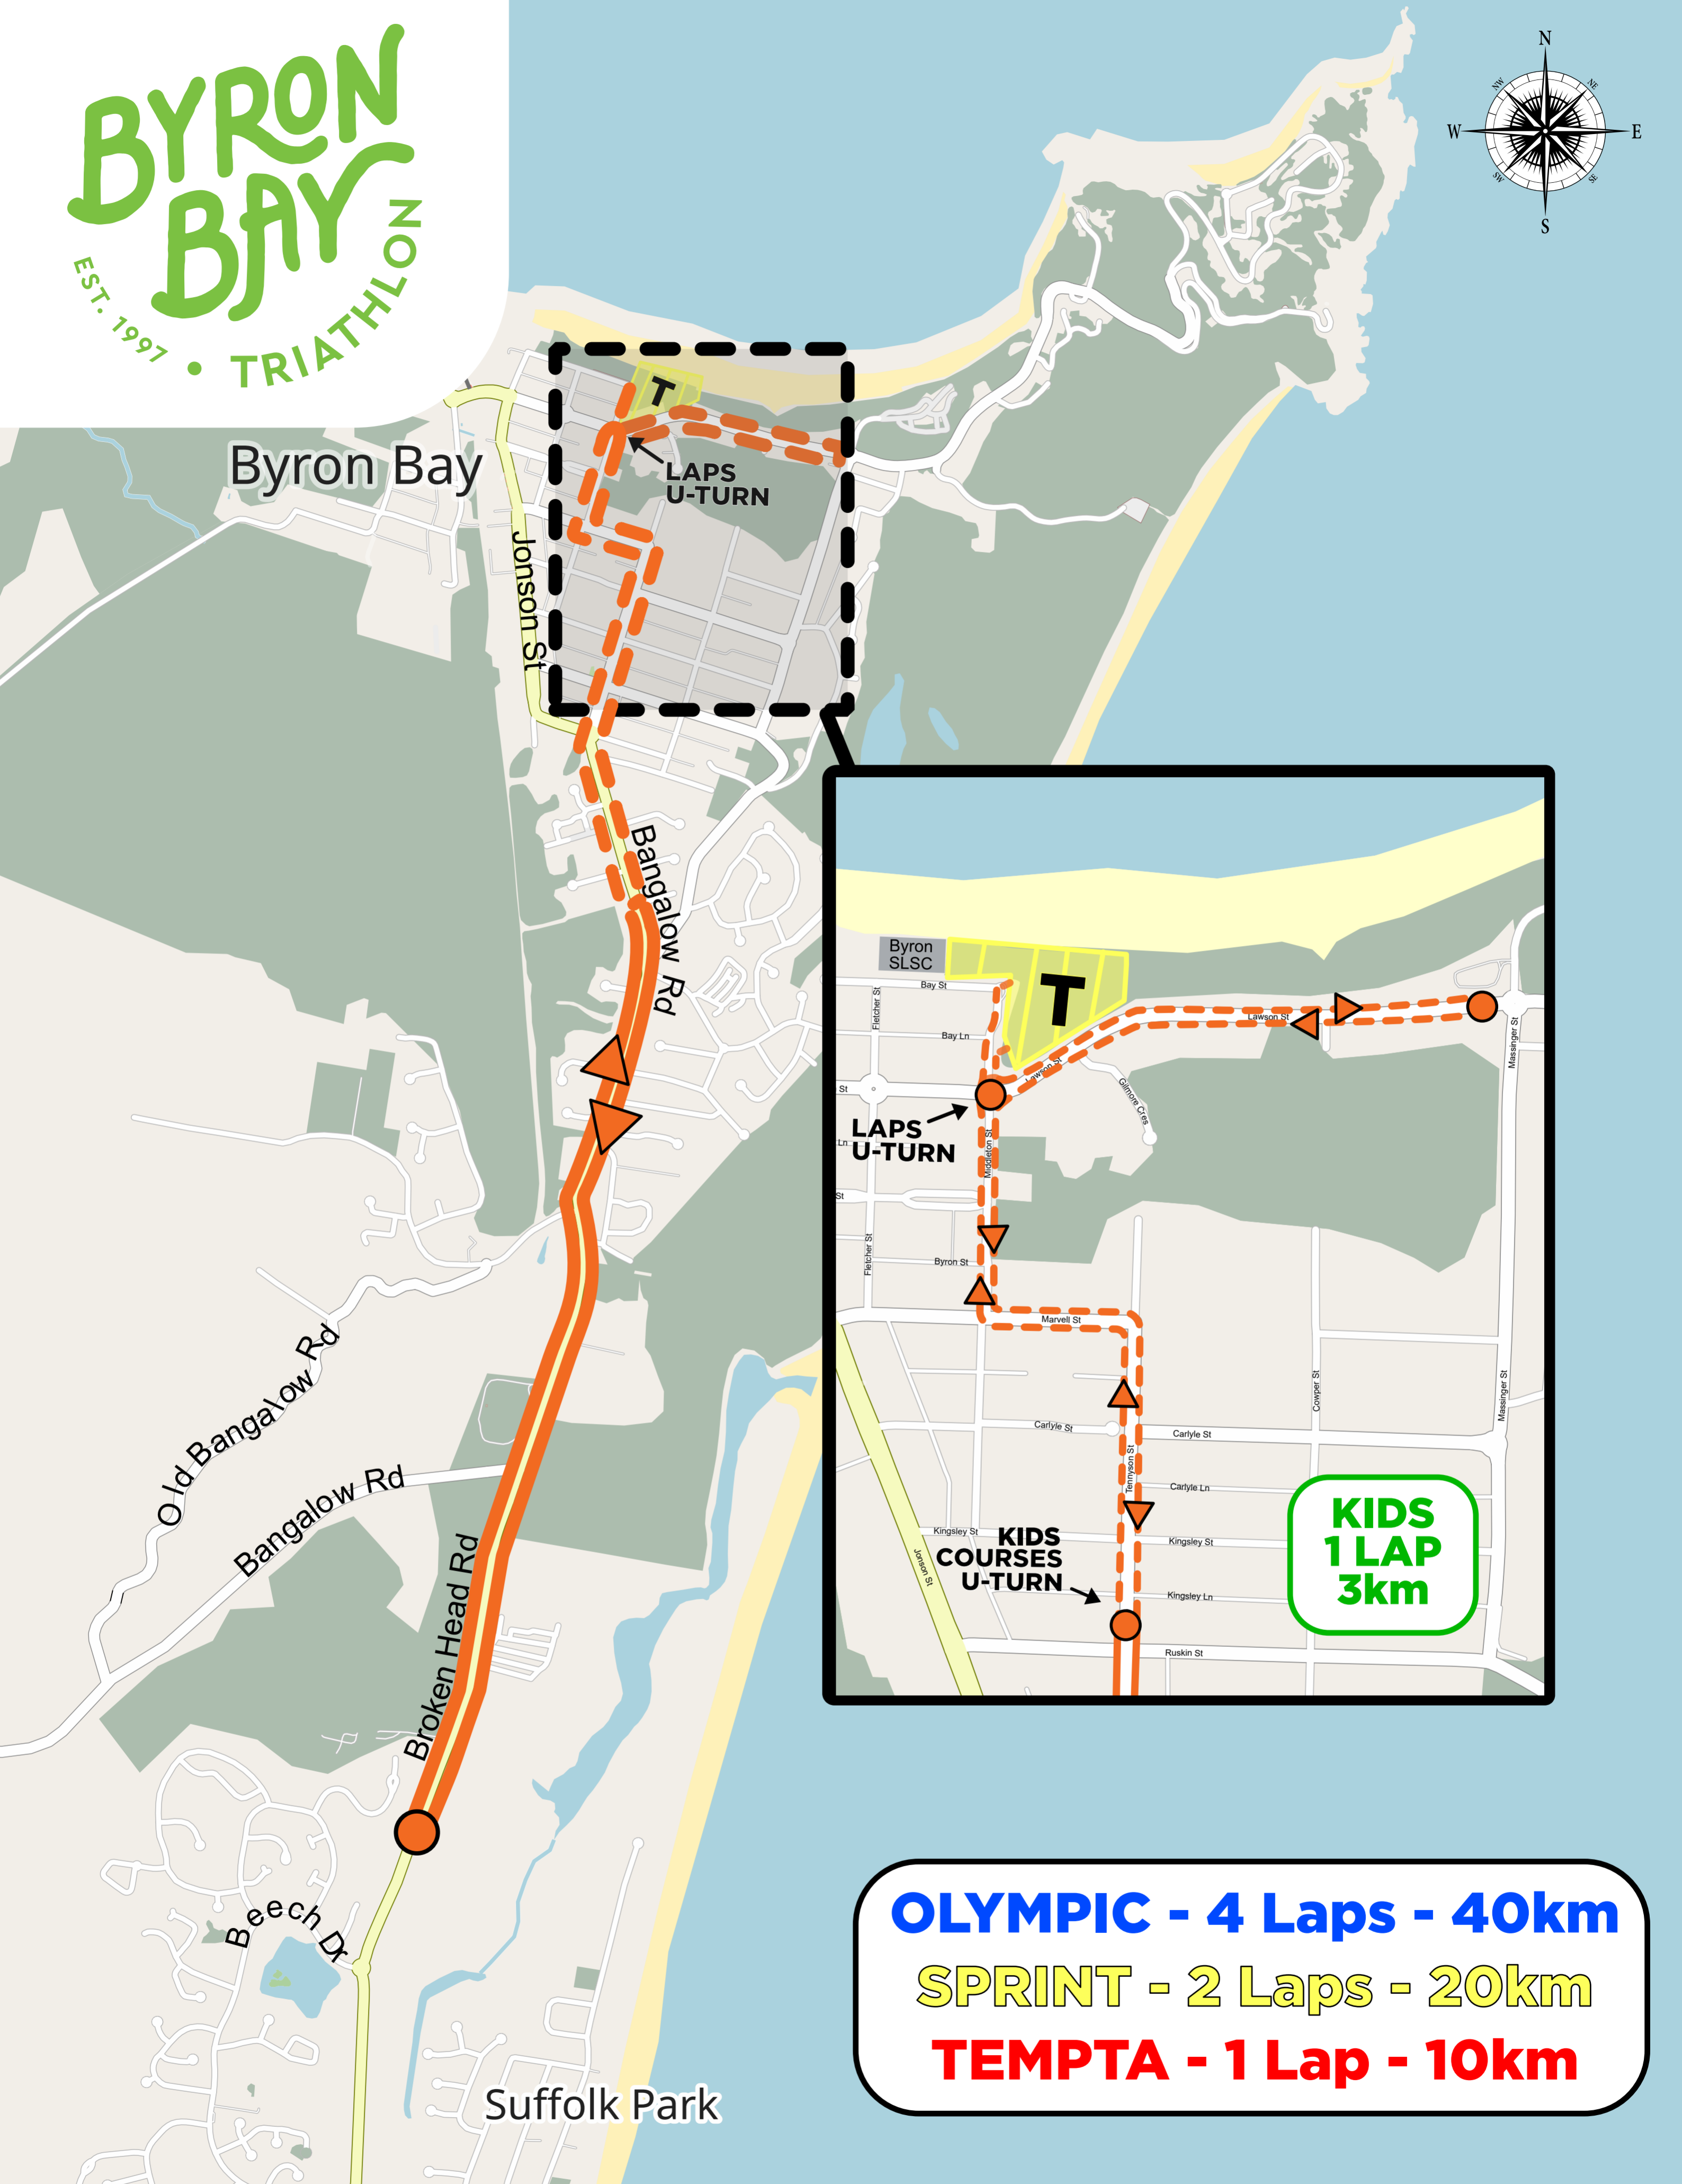

Byron SLSC

Bay St

Bay Ln

**T**

Lawson St

Gilmore Cres

Lawson St

Lighthouse Rd

Brooke D

**OLYMPIC - 1500m**  
**SPRINT - 750m**  
**TEMPTA - 300m**  
**KIDS - 100m**

# SWIM

*\*Subject to final risk assessment distance and course may change*

**OLYMPIC - 4 Laps - 40km**  
**SPRINT - 2 Laps - 20km**  
**TEMPTA - 1 Lap - 10km**

**CYCLE**

**OLYMPIC - 4 Laps - 10km**  
**SPRINT - 2 Laps - 5km**  
**TEMPTA - 1 Lap - 2.5km**

# AQUATHLON

*\*Subject to final risk assessment distance and course may change*