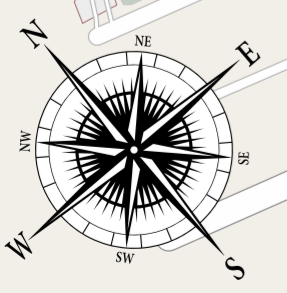

**10KM
TURNS
AROUND
HERE ON
SECOND LAP**

**1KM
DASH
TURN**

**10KM - 1.5 LAPS
6KM - 1 LAP
1KM DASH**

LIGHTHOUSE RUN