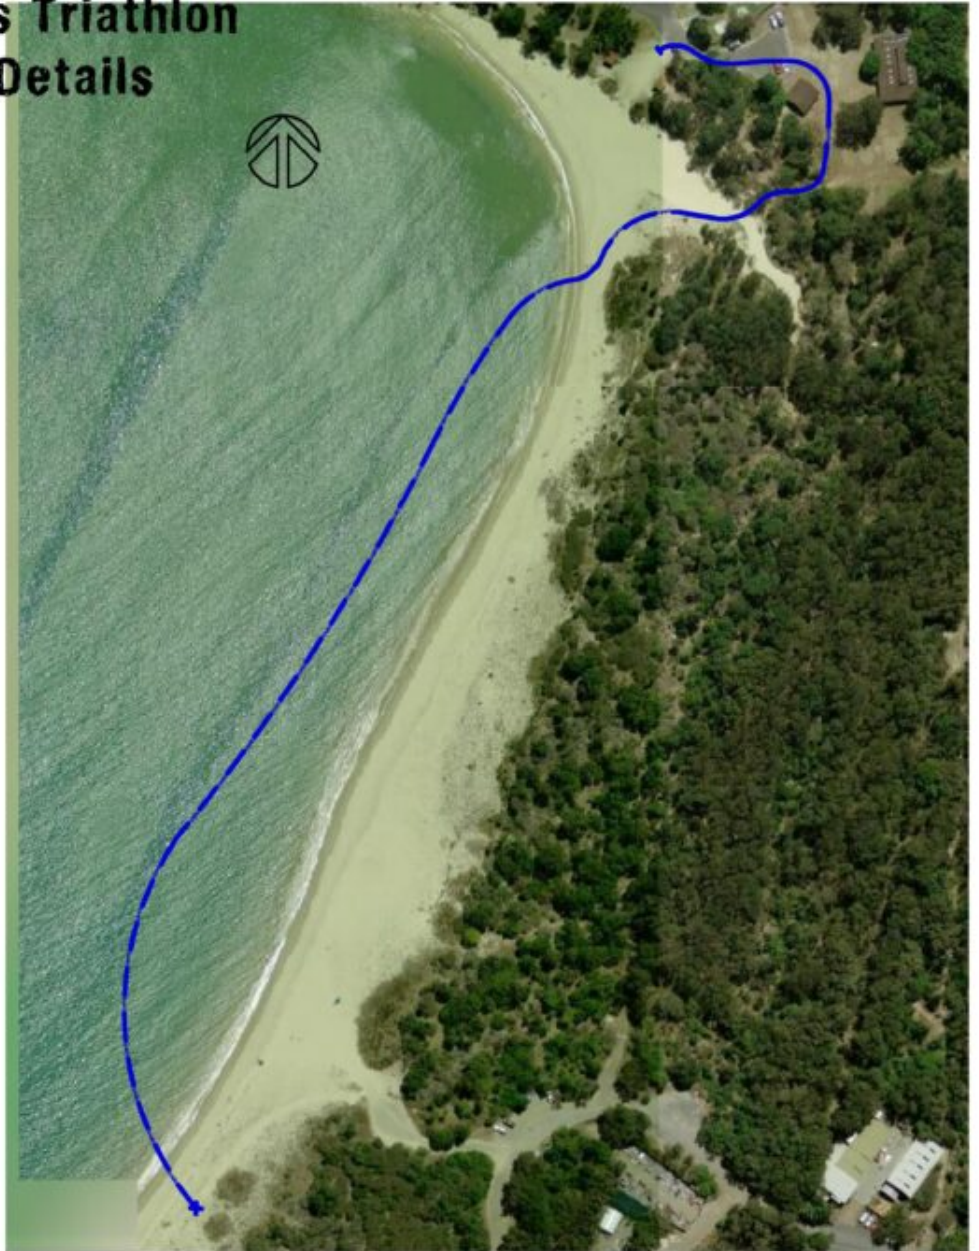

Run Leg

Disclaimer: This report has been generated by various sources and is provided for information purposes only. Spatial Services does not warrant or represent that the information is free from errors or omission, or that it is exhaustive. Spatial Services gives no warranty in relation to the information, especially material supplied by third parties. Spatial Services accepts no liability for loss, damage, or costs that you may incur relating to any use or reliance upon the information in this report.

South West Rocks Triathlon Cycle Course Details

Start/Finish

Arakoon Rd /
Lighthouse Rd
Intersection

Arakoon Rd /
Gregory St
Turnaround

Overall Course

Russell St /
Phillip Drive
Intersection

Lighthouse Rd
Turnaround

South West Rocks Triathlon Swim Course Details

Overall Course